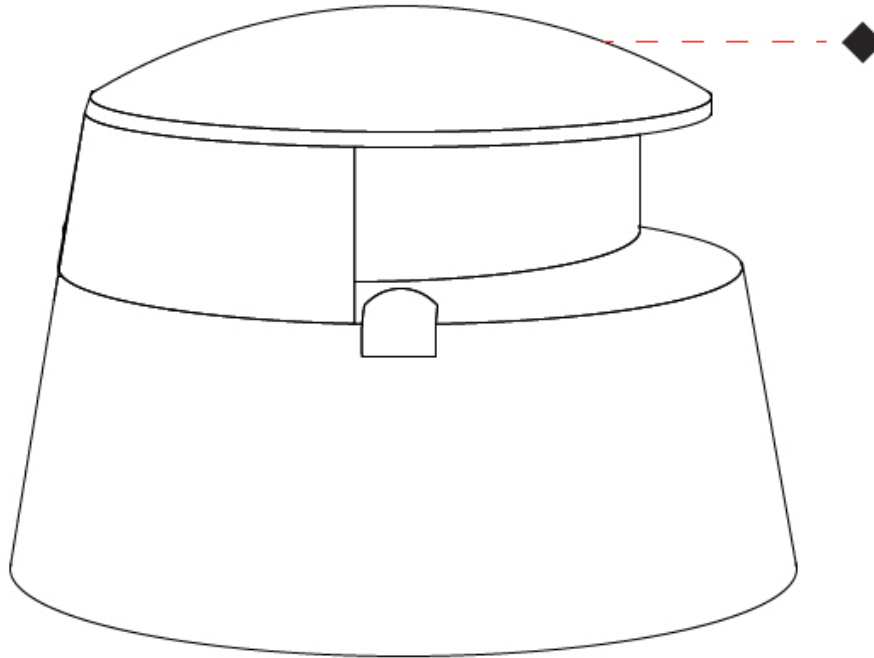

GENERAL

Series: Little Rok
 Brand: Side
 Division: Exterior
 Mounting Type: Post
 Mounting Location: Above Ground
 Subcategory: Bollard - Mini

PHYSICAL

Shape: Dome
 Diameter (mm): 240
 Diameter (in): 9 7/16
 Height (mm): 171
 Height (in): 6 3/4
 Light Distribution: Direct
 Weight (kg): 4
 Weight (lbs): 8.82
 Diffuser: Clear tempered glass
 Gasket: Silicon rubber
 Fixture Finish: [BLK / GRY](#)
 Fixture Material: Aluminum Die Cast

RATINGS AND CERTIFICATIONS

Certified By: Certified for North American Standards
 IP rating: IP67
 IK Rating: IK06

171mm 6 3/4"

Ø240mm 9 7/16"

4kg / 8.82 lbs

LITTLE ROK POST

E10B0048-

PROJECT	_____
TYPE	_____
SPECIFIER	_____
QUANTITY	_____
DATE	_____

GENERAL

Series: Little Rok
 Brand: Side
 Division: Exterior
 Mounting Type: Post
 Mounting Location: Above Ground
 Subcategory: Bollard - Mini

PHYSICAL

Shape: Dome
 Diameter (mm): 240
 Diameter (in): 9 7/16
 Height (mm): 171
 Height (in): 6 3/4
 Light Distribution: Omnidirectional
 Weight (kg): 4
 Weight (lbs): 8.82
 Diffuser: Clear tempered glass
 Gasket: Silicon rubber
 Fixture Finish: [BLK / GRY](#)
 Fixture Material: Aluminum Die Cast