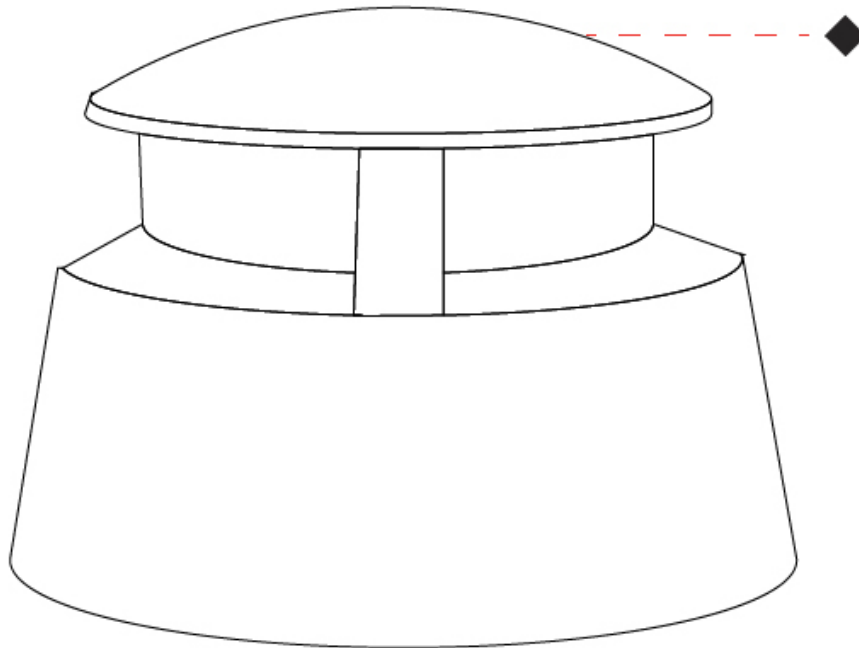

LITTLE ROK POST

E10B0052-

PROJECT

TYPE

SPECIFIER

QUANTITY

DATE

E